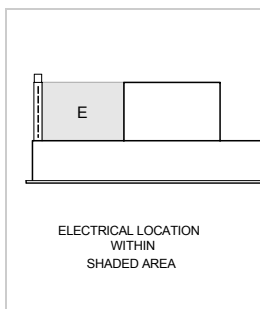

OPENING DIMENSIONS

PRODUCT SPECIFICATIONS

Model	VC36W
Dimensions	35 1/2"W x 12 1/4"H x 21"D
Weight	92 lbs
Electrical Supply	110/120 VAC, 60 Hz
Electrical Service	15 amp dedicated circuit
Discharge Location	Vertical or Horizontal
Discharge Dimensions	6" round internal or 10" round inline or remote
Bottom of Hood to Countertop	36" to 84"

ELECTRICAL

NOTE: Dimensions in parenthesis are in millimeters unless otherwise specified

DIMENSIONS