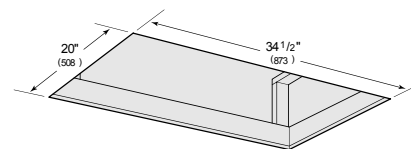

OPENING DIMENSIONS

PRODUCT SPECIFICATIONS

Model	VC36W
Dimensions	35 1/2"W x 12 1/4"H x 21"D
Weight	92 lbs
Electrical Supply	110/120 VAC, 60 Hz
Electrical Service	15 amp dedicated circuit
Discharge Location	Vertical or Horizontal
Discharge Dimensions	6" round internal or 10" round inline or remote
Bottom of Hood to Countertop	36" to 84"

ELECTRICAL

NOTE: Dimensions in parenthesis are in millimeters unless otherwise specified

DIMENSIONS