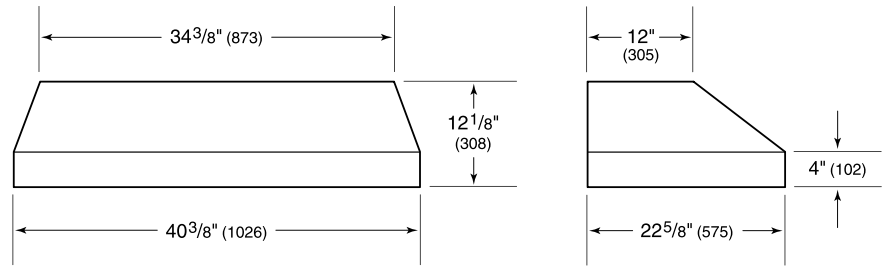

PRODUCT SPECIFICATIONS

Model	PL402212
Dimensions	40 3/8"W x 12"H x 22 5/8"D
Weight	50 lbs
Electrical Supply	110/120 VAC, 60 Hz
Electrical Service	15 amp dedicated circuit
Discharge Location	Vertical
Discharge Dimensions	10" Round
Bottom of Hood to Countertop	30" to 36"

DIMENSIONS

ELECTRICAL

NOTE: Dimensions in parenthesis are in millimeters unless otherwise specified