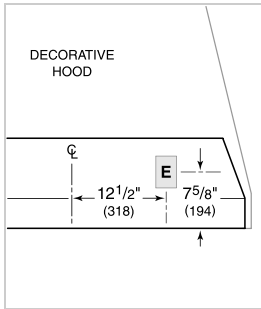

PRODUCT SPECIFICATIONS

Model	PL402212
Dimensions	40 3/8"W x 12"H x 22 5/8"D
Weight	50 lbs
Electrical Supply	110/120 VAC, 60 Hz
Electrical Service	15 amp dedicated circuit
Discharge Location	Vertical
Discharge Dimensions	10" Round
Bottom of Hood to Countertop	30" to 36"

DIMENSIONS

ELECTRICAL

NOTE: Dimensions in parenthesis are in millimeters unless otherwise specified