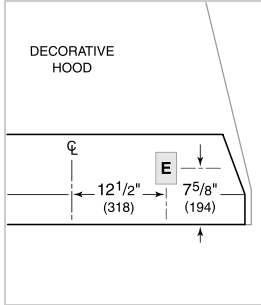

PRODUCT SPECIFICATIONS

Model	PL462212
Electrical Supply	110/120 VAC, 60 Hz
Electrical Service	15 amp dedicated circuit
Discharge Location	Vertical
Discharge Dimensions	10" Round
Bottom of Hood to Countertop	30" to 36"

ELECTRICAL

NOTE: Dimensions in parenthesis are in millimeters unless otherwise specified

DIMENSIONS