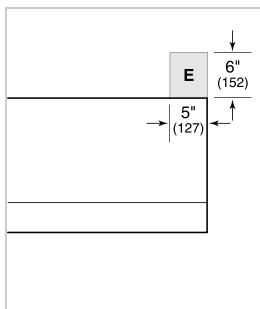

**PRODUCT SPECIFICATIONS**

Model	PW662418
Dimensions	66"W x 18"H x 24"D
Weight	126 lbs
Electrical Supply	110/120 VAC, 60 Hz
Electrical Service	15 amp dedicated circuit
Discharge Location	Vertical or Horizontal
Discharge Dimensions	10" Round
Bottom of Hood to Countertop	30" to 36"

**ELECTRICAL**

**NOTE:** Dimensions in parenthesis are in millimeters unless otherwise specified

**DIMENSIONS**