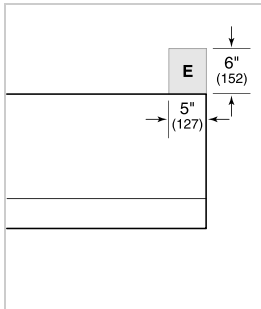

PRODUCT SPECIFICATIONS

Model	PW662418
Dimensions	66"W x 18"H x 24"D
Weight	126 lbs
Electrical Supply	110/120 VAC, 60 Hz
Electrical Service	15 amp dedicated circuit
Discharge Location	Vertical or Horizontal
Discharge Dimensions	10" Round
Bottom of Hood to Countertop	30" to 36"

ELECTRICAL

NOTE: Dimensions in parenthesis are in millimeters unless otherwise specified

DIMENSIONS