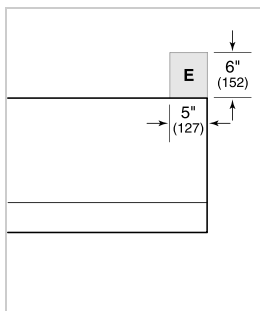

PRODUCT SPECIFICATIONS

Model	PW302718
Dimensions	30"W x 18"H x 27"D
Weight	69 lbs
Electrical Supply	110/120 VAC, 60 Hz
Electrical Service	15 amp dedicated circuit
Discharge Location	Vertical or Horizontal
Discharge Dimensions	10" Round
Bottom of Hood to Countertop	30" to 36"

ELECTRICAL

NOTE: Dimensions in parenthesis are in millimeters unless otherwise specified

DIMENSIONS