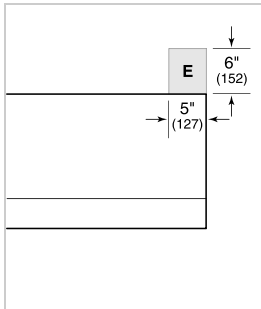

**PRODUCT SPECIFICATIONS**

Model	PW482718
Dimensions	48"W x 18"H x 27"D
Weight	96 lbs
Electrical Supply	110/120 VAC, 60 Hz
Electrical Service	15 amp dedicated circuit
Discharge Location	Vertical or Horizontal
Discharge Dimensions	10" Round
Bottom of Hood to Countertop	30" to 36"

**ELECTRICAL**

**NOTE:** Dimensions in parenthesis are in millimeters unless otherwise specified

**DIMENSIONS**