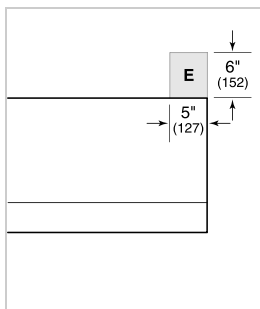

PRODUCT SPECIFICATIONS

| | |
|------------------------------|--------------------------|
| Model | PW542718 |
| Dimensions | 54"W x 18"H x 27"D |
| Weight | 108 lbs |
| Electrical Supply | 110/120 VAC, 60 Hz |
| Electrical Service | 15 amp dedicated circuit |
| Discharge Location | Vertical or Horizontal |
| Discharge Dimensions | 10" Round |
| Bottom of Hood to Countertop | 30" to 36" |

ELECTRICAL

NOTE: Dimensions in parenthesis are in millimeters unless otherwise specified

DIMENSIONS