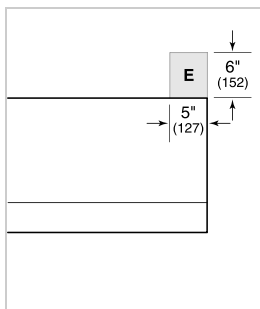

PRODUCT SPECIFICATIONS

Model	PW602718
Dimensions	60"W x 18"H x 27"D
Weight	118 lbs
Electrical Supply	110/120 VAC, 60 Hz
Electrical Service	15 amp dedicated circuit
Discharge Location	Vertical or Horizontal
Discharge Dimensions	10" Round
Bottom of Hood to Countertop	30" to 36"

ELECTRICAL

NOTE: Dimensions in parenthesis are in millimeters unless otherwise specified

DIMENSIONS