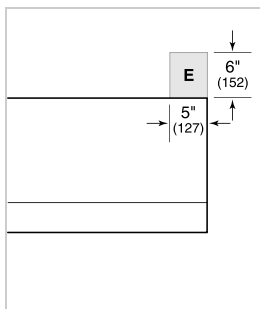

PRODUCT SPECIFICATIONS

Model	PW662718
Dimensions	66"W x 18"H x 27"D
Weight	128 lbs
Electrical Supply	110/120 VAC, 60 Hz
Electrical Service	15 amp dedicated circuit
Discharge Location	Vertical or Horizontal
Discharge Dimensions	10" Round
Bottom of Hood to Countertop	30" to 36"

ELECTRICAL

NOTE: Dimensions in parenthesis are in millimeters unless otherwise specified

DIMENSIONS