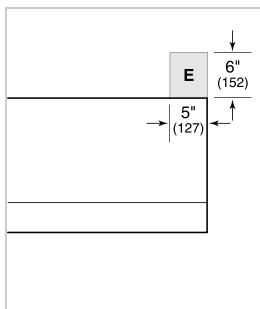

PRODUCT SPECIFICATIONS

Model	PW662718
Dimensions	66"W x 18"H x 27"D
Weight	128 lbs
Electrical Supply	110/120 VAC, 60 Hz
Electrical Service	15 amp dedicated circuit
Discharge Location	Vertical or Horizontal
Discharge Dimensions	10" Round
Bottom of Hood to Countertop	30" to 36"

ELECTRICAL

NOTE: Dimensions in parenthesis are in millimeters unless otherwise specified

DIMENSIONS