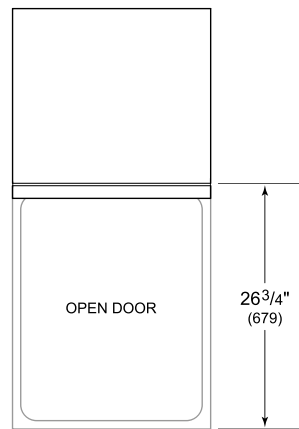

*33 3/4" (857) MIN TO 34 3/4" (883) MAX