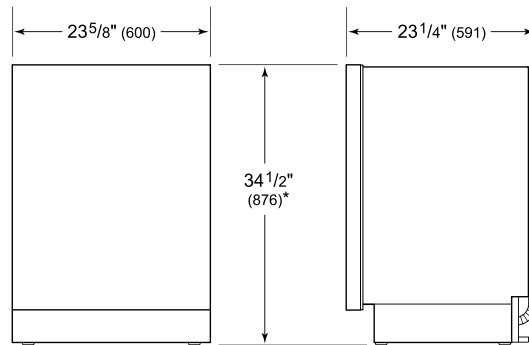

DIMENSIONS