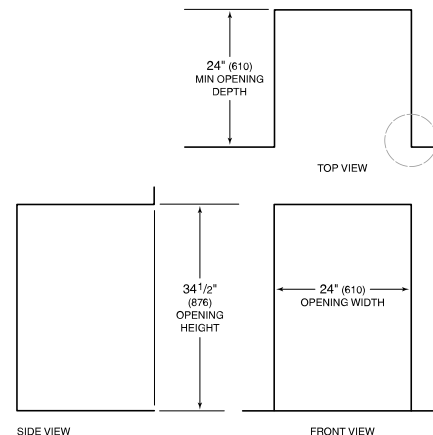

24" INSTALLATION