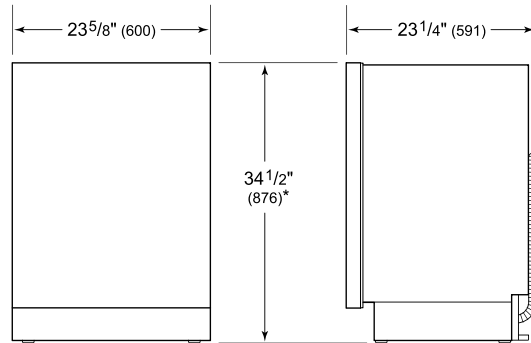

DIMENSIONS