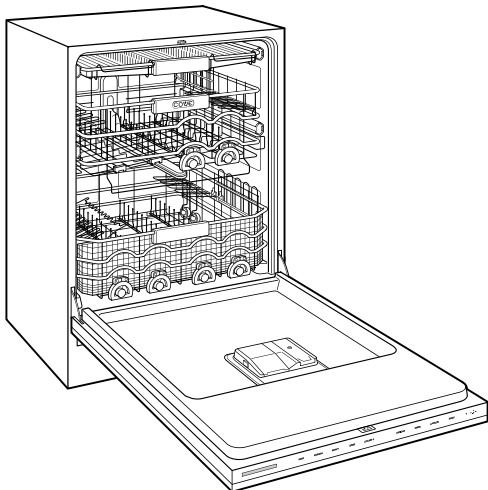

VUE DE L'INTÉRIEUR