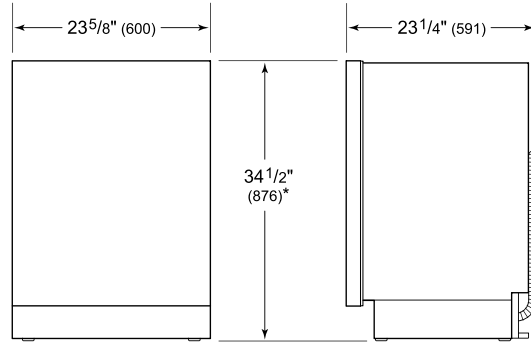

## PLOMBERIE

**COVE OPENING WIDTH** Cove dishwashers accommodate varying opening widths. A 23 5/8" (60 cm) width provides minimum reveals and is ideal for new construction. A 24" width is also common; however, reveals for a 24" opening will be larger than the reveals for a 23 5/8" opening unless the panel width is adjusted accordingly. 24" and 60 cm stainless steel panels are available and must be specified accordingly.

**PANEL SPECIFICATIONS** For complete panels specifications including width/height, weight requirements and thickness requirements visit [subzero-wolf.com/reveal](http://subzero-wolf.com/reveal).

## VUE DE L'INTÉRIEUR

Veillez noter que cette illustration est uniquement conçue comme référence pour l'intérieur et peut ne pas représenter l'extérieur du modèle spécifié.

## DIMENSIONS

\*33 3/4" (857) MIN TO 34 3/4" (883) MAX