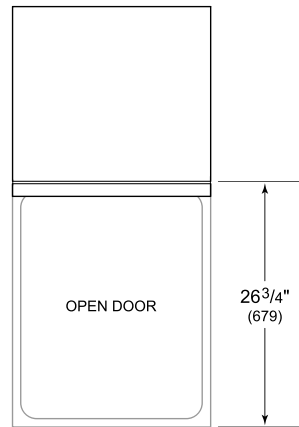

## PLOMBERIE

**COVE OPENING WIDTH** Cove dishwashers accommodate varying opening widths. A 23 5/8" (60 cm) width provides minimum reveals and is ideal for new construction. A 24" width is also common; however, reveals for a 24" opening will be larger than the reveals for a 23 5/8" opening unless the panel width is adjusted accordingly. 24" and 60 cm stainless steel panels are available and must be specified accordingly.

**PANEL SPECIFICATIONS** For complete panels specifications including width/height, weight requirements and thickness requirements visit [subzero-wolf.com/reveal](http://subzero-wolf.com/reveal).

## VUE DE L'INTÉRIEUR

Veillez noter que cette illustration est uniquement conçue comme référence pour l'intérieur et peut ne pas représenter l'extérieur du modèle spécifié.

## DIMENSIONS

\*33 3/4" (857) MIN TO 34 3/4" (883) MAX