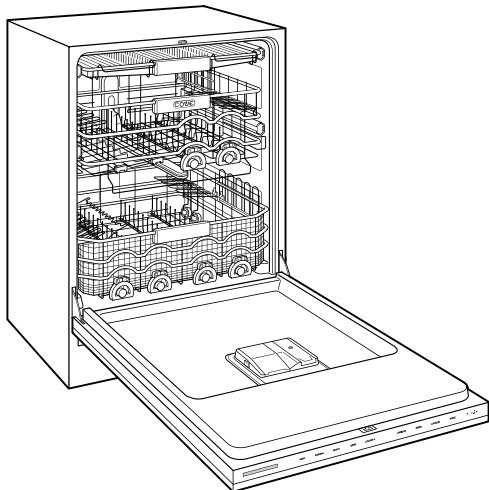

VUE DE L'INTÉRIEUR