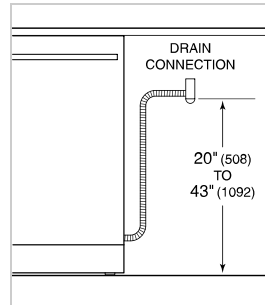

## SPÉCIFICATIONS DU PRODUIT

Modèle	DW2450WS
Dimensions	23 5/8"W x 34 1/2"H x 23 1/4"D
Dégagement de la porte	26 3/4"
Niveau sonore	41 dBA (selon le modèle et le cycle/options)
Alimentation électrique	115 VAC, 60 Hz
Service électrique	15 amp dedicated circuit
Prise	3-prong grounding-type
Longueur du cordon	6'
Raccordement à l'eau	5' braided tubing with 3/8" female compression fitting
Raccordement d'évacuation	5' (1.5 m) corrugated tubing
Pression de plomberie	30–140 psi

## PLOMBERIE

**COVE OPENING WIDTH** Cove dishwashers accommodate varying opening widths. A 23 5/8" (60 cm) width provides minimum reveals and is ideal for new construction. A 24" width is also common; however, reveals for a 24" opening will be larger than the reveals for a 23 5/8" opening unless the panel width is adjusted accordingly. 24" and 60 cm stainless steel panels are available and must be specified accordingly.

## DIMENSIONS

\*33 3/4" (857) MIN TO 34 3/4" (883) MAX