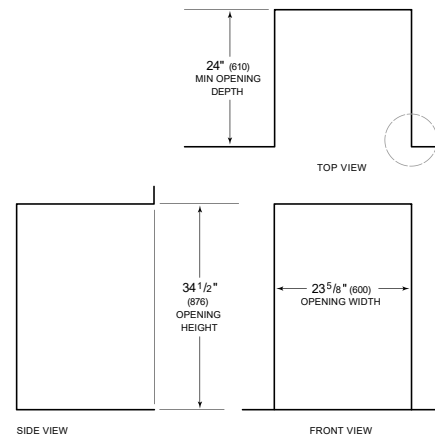

60 CM INSTALLATION