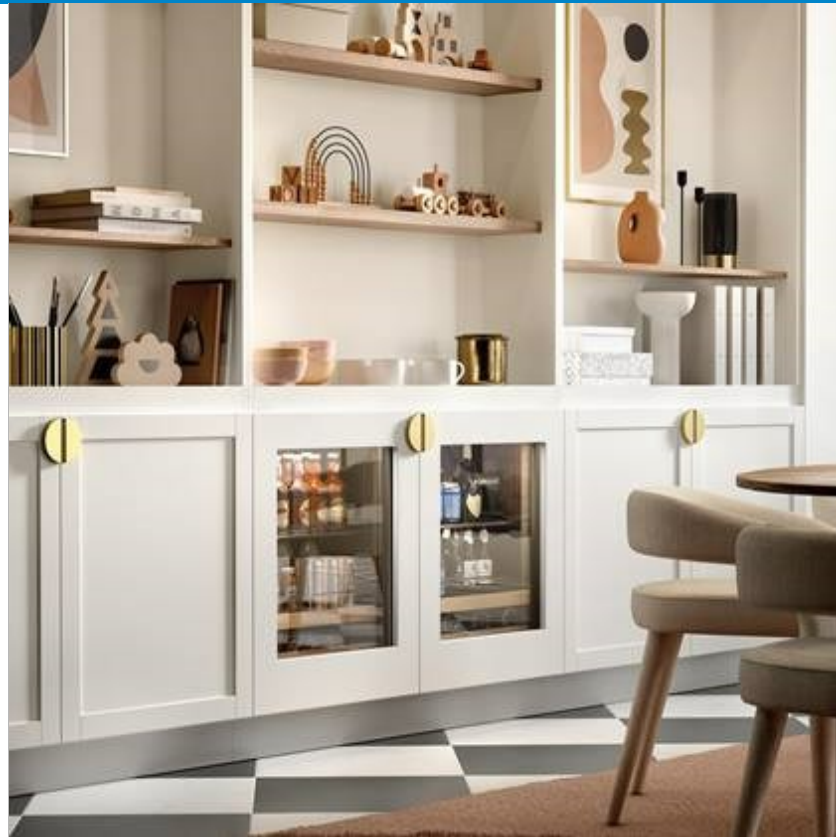

Magnetic door seals lock in cold air to ensure freshness and provide superior energy efficiency

Offers precise temperature control within one degree of setpoint, preserving wine, craft beer, dairy, produce, and other perishables at their optimal temperature

Soft-on LED lighting fully illuminates the interior when the door is open and can be adjusted to four unique stand-by accent lighting settings

Wi-Fi enabled features allow for remote temperature control, provide important door-ajar notifications, and assist with remote service diagnostics—all from your mobile device

ACCESSORIES

Custom Panel Lock Kit

Dual Install Kit - Handle-to-Handle

Pro Handle

Stainless Steel Dual Kickplate - 48"

Stainless Steel Glass Door Panel - Pro Handle, Left Hinge

Stainless Steel Glass Door Panel - Pro Handle, Left Hinge

Stainless Steel Glass Door Panel - Pro Handle, Right Hinge

Stainless Steel Glass Door Panel - Pro Handle, Right Hinge

Stainless Steel Glass Door Panel - Tubular Handle, Left Hinge

Stainless Steel Glass Door Panel - Tubular Handle, Left Hinge

Stainless Steel Glass Door Panel - Tubular Handle, Right Hinge

Stainless Steel Glass Door Panel - Tubular Handle, Right Hinge

Tubular Handle

Des accessoires sont offerts par les dépositaires autorisés. Pour obtenir des renseignements sur votre dépositaire local, visitez subzero-wolf.com/locator.

HANDLE ACCESSORIES

PRO

TUBULAR

DÉTAILS SUR LE PRODUIT

RÉFRIGÉRATEUR

- 1 full-extension upright beverage shelf
- 1 full-extension multipurpose shelf
- 1 adjustable glass shelf
- LED lighting