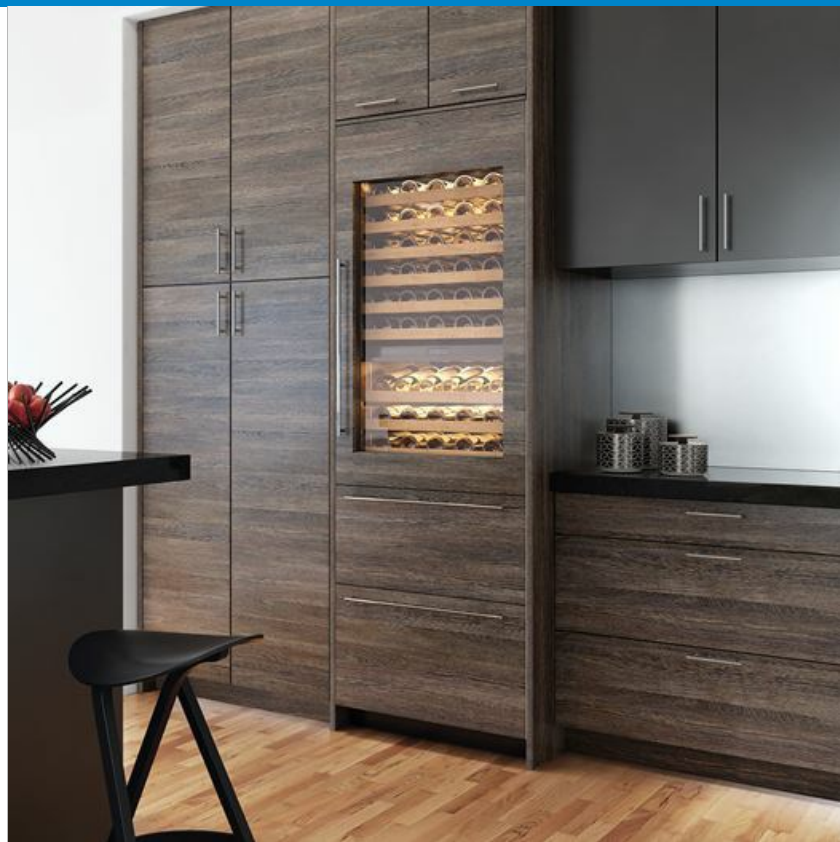

Le panneau de commande tactile intuitif garde les températures à plus ou moins un degré du point de réglage

Rigoureusement testé dans nos unités de production américaines pour assurer au moins 20 ans d'usage intense

Soutien exceptionnel 24 heures par jour, sept jours par semaine de la part de notre équipe de service à la clientèle de Madison au Wisconsin et juste à quelques pas de notre usine

Connexion au système d'alarme résidentiel

Grille de présentation illuminée pour des bouteilles de vin précieuses.

Les grilles faciles à glisser à extension complète fournissent l'accès sans agiter le vin

Le nouveau système d'inventaire à carreaux vous permet d'étiqueter les porte-bouteilles pour facilement les identifier

ACCESSORIES

30" Bulk Storage Drawer

Cherrywood Humidor

Dessert Wine Rack

Door Lock Kit

Dual Installation Kit Handle to Hinge

Dual Installation Kit Hinge to Handle

Dual Installation Kit Hinge to Hinge

Integrated Solid Panel Ready Tall Wine Storage Door - Left Hinge

Integrated Solid Panel Ready Tall Wine Storage Door - Right Hinge

Reduced Toekick Divider

Stainless Steel 30" Drawer Panels with Tubular Handles

Stainless Steel Side Panel

Stainless Steel Tall Wine Storage Door Panel with Pro Handle - Left Hinge

Stainless Steel Tall Wine Storage Door Panel with Pro Handle - Right Hinge

Stainless Steel Tall Wine Storage Door Panel with Tubular Handle - Left Hinge

HANDLE ACCESSORIES

PRO

TUBULAR