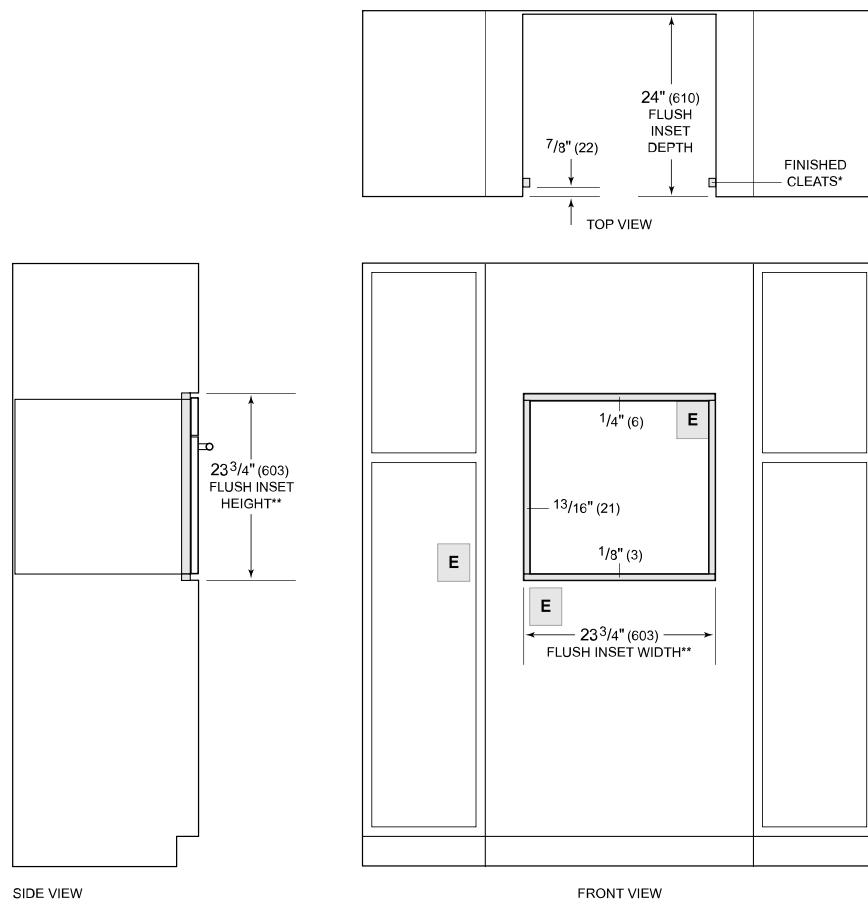

Built with premium-grade materials, Wolf products are designed and tested to last a minimum of 20 years

SPÉCIFICATIONS DU PRODUIT

Modèle	SO2450TE/S/T
Dimensions	23 1/2"W x 23 1/2"H x 22 1/2"D
Dimensions intérieures du four 1	18"W x 15 1/2"H x 15 1/8"D
Capacité globale	2.4 cu. ft.
Capacité utilisable	1.8 cu. ft.
Dégagement de la porte	18 1/8"
Poids	119 lbs
Alimentation électrique	240/208 VAC, 60 Hz
Service électrique	Circuit dédié 20 A
Longueur de la conduite	4 Feet

DIMENSIONS

ÉLECTRIQUE

NOTE: Dimensions in parenthesis are in millimeters unless otherwise specified

FLUSH INSTALLATION

SIDE VIEW

FRONT VIEW

*Will be visible and should be finished to match cabinetry.
 **Dimension provides minimum reveals.

NOTE: Location of electrical supply within opening may require additional cabinet depth.