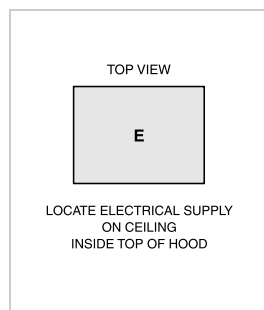

**ÉLECTRIQUE**

**NOTE:** Dimensions in parenthesis are in millimeters unless otherwise specified

**DIMENSIONS**

\*51 1/8" (1299) to 59 1/2" (1511) with accessory flue extension.