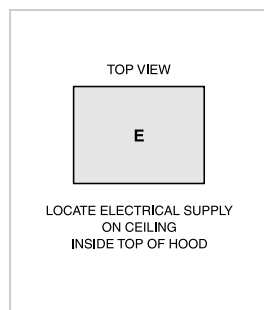

**ÉLECTRIQUE**

**NOTE:** Dimensions in parenthesis are in millimeters unless otherwise specified

**DIMENSIONS**

\*46<sup>1</sup>/<sub>4</sub>" (1175) to 55" (1397) with accessory flue extension.