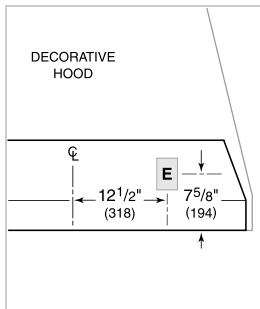

## PRODUCT-SPECIFICATIONS

model	PL522212
dimensions	52 3/8"W x 12"H x 22 5/8"D
weight	60 lbs
electrical-supply	110/120 volts CA, 60 Hz
electrical-service	Circuit dédié de 15 ampères
Discharge Location	Verticale
Discharge Dimensions	Ronde de 10"
Bottom of Hood to Countertop	30" to 36"

## ELECTRICAL

**NOTE:** Dimensions in parenthesis are in millimeters unless otherwise specified

## DIMENSIONS